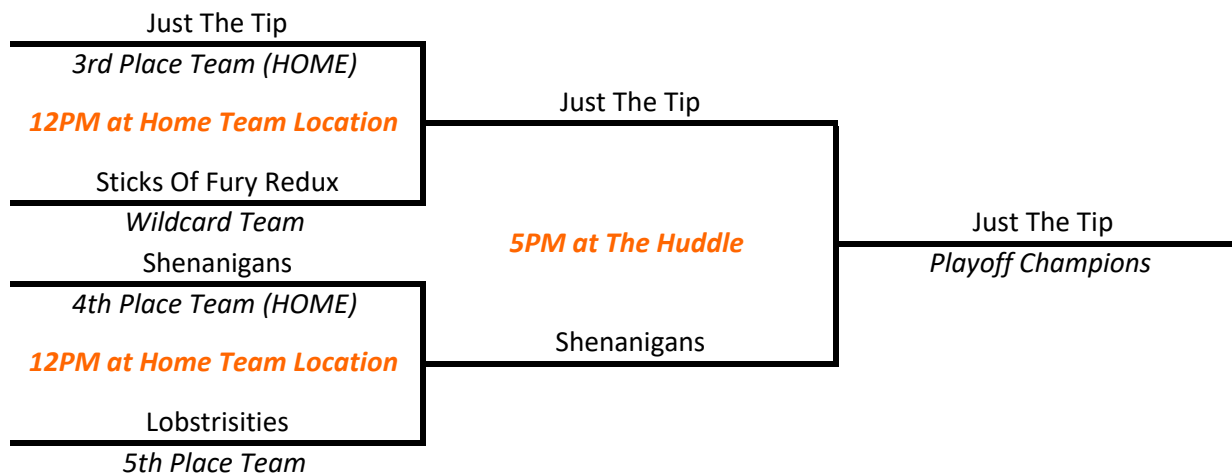

★ PLAYOFFS ★

GOLD TIER

Divisions Of 14 To 16 Teams

**Division Champions (First Place At The End Of The Session), Second Place In Division Standings
AND Playoff Champions Advance To The \$75,000 World Qualifier Tournament**

Division Champions: Holland Daze
2nd Place Team: Our Balls Itch

Please see the schedule on your APA Online Member Services account to see when you play

All players must play at least 6 matches with a team during regular session to gain eligibility into playoffs